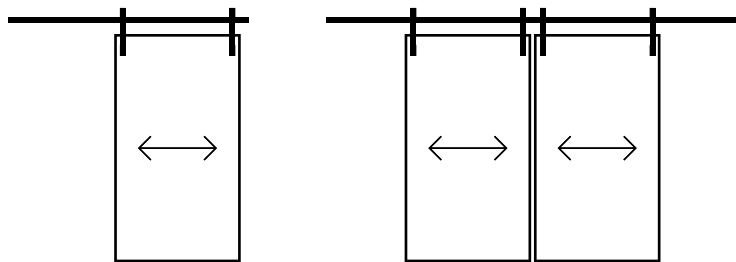

AT MCCOY DOORS & MORE, WE DESIGN TOP OF THE LINE MIRROR WARDROBE DOORS.

Our wide stile barn door frame features a sleek, 3" wide aluminum profile with a hollow tube side mold design. Built with heavy-duty extrusions, robust 3/16" mirrors with Cat 2 Safety backing, and smooth-gliding, heavy-duty top-hung hardware.

We have a "can do" attitude that focuses on the needs of the customer and will do whatever it takes to ensure your complete satisfaction.

AVAILABLE TRACK CONFIGURATIONS

(All M-4000 LIBERTY configurations are top-mount only)

Single panel system

Dual panel system

CUSTOM DIMENSIONS

Height: Up to 10'

Width: Custom configurations

Experience the McCoy difference — quality and craftsmanship you can count on.