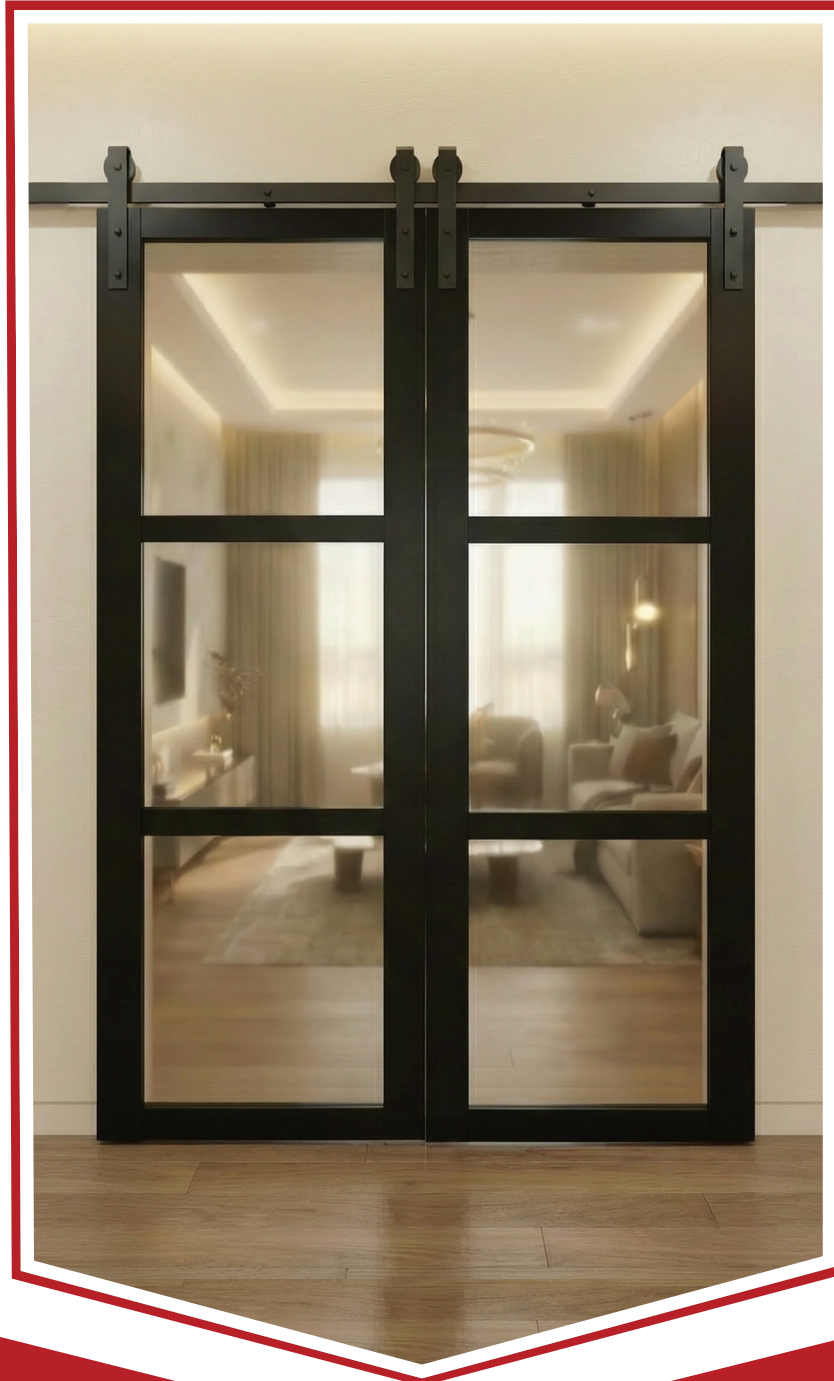

SPECIALIZING IN CUSTOM MIRROR WARDROBE DOORS

MANUFACTURER OF A HEAVY DUTY, QUALITY MIRROR DOOR WITH MANY GREAT FEATURES

M-4000 LIBERTY BARN DOOR

Our top-mounted "LIBERTY" model combines durability with clean, modern aesthetics.

This trackless design opens up possibilities beyond the standard closet — ideal for room dividers, open-plan spaces, and unique custom applications.

**ASSEMBLED
IN THE USA**

KEY FEATURES

- 3" aluminum frame with hollow tube side mold
- Heavy-duty extrusions for long-lasting support
- 3/16" high-quality mirrors for superior reflection and durability
- Vinyl bumpers for a soft cushion close

Our wide stile barn door frame features a sleek, 3" wide aluminum profile with a hollow tube side mold design. Built with heavy-duty extrusions, robust 3/16" mirrors with Cat 2 Safety backing, and smooth-gliding, heavy-duty top-hung hardware.