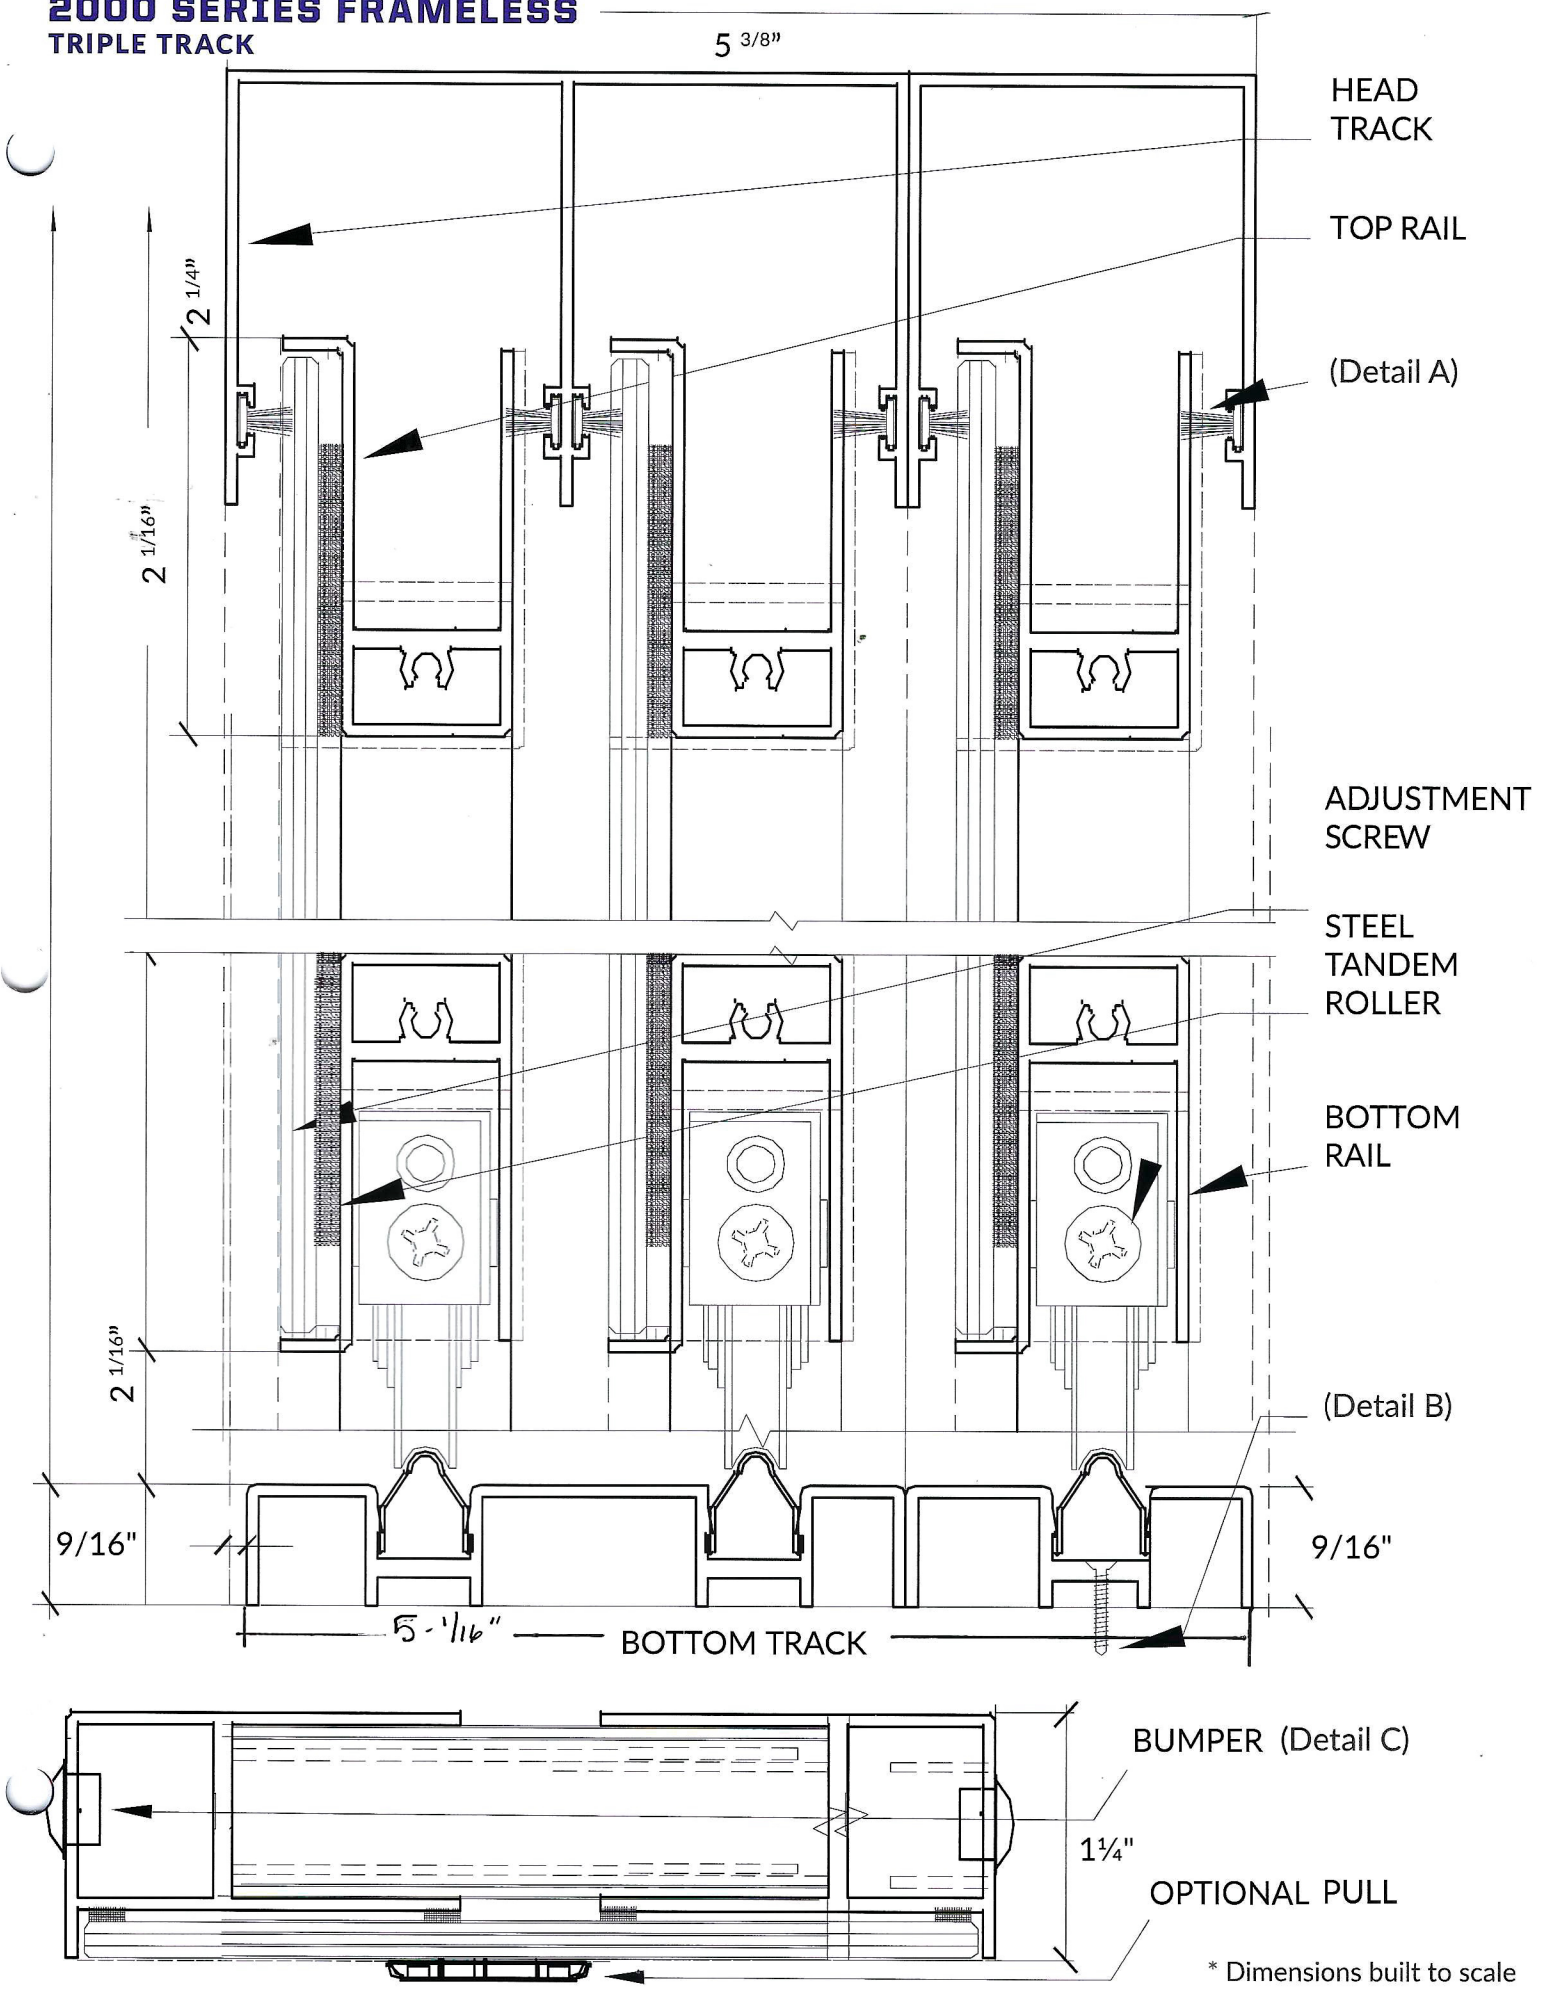

**1000 SERIES FRAMED
DOUBLE TRACK**

*Dimensions built to scale

1000 SERIES FRAMED TRIPLE TRACK

**2000 SERIES FRAMELESS
DOUBLE TRACK**

**2000 SERIES FRAMELESS
TRIPLE TRACK**

5 3/8"

HEAD
TRACK

TOP RAIL

(Detail A)

ADJUSTMENT
SCREW

STEEL
TANDEM
ROLLER

BOTTOM
RAIL

(Detail B)

9/16"

5 - 1/16" BOTTOM TRACK

BUMPER (Detail C)

1 1/4"

OPTIONAL PULL

* Dimensions built to scale

**M-3000 WIDE STILE PATRIOT
DOUBLE TRACK**

*Dimensions built to scale