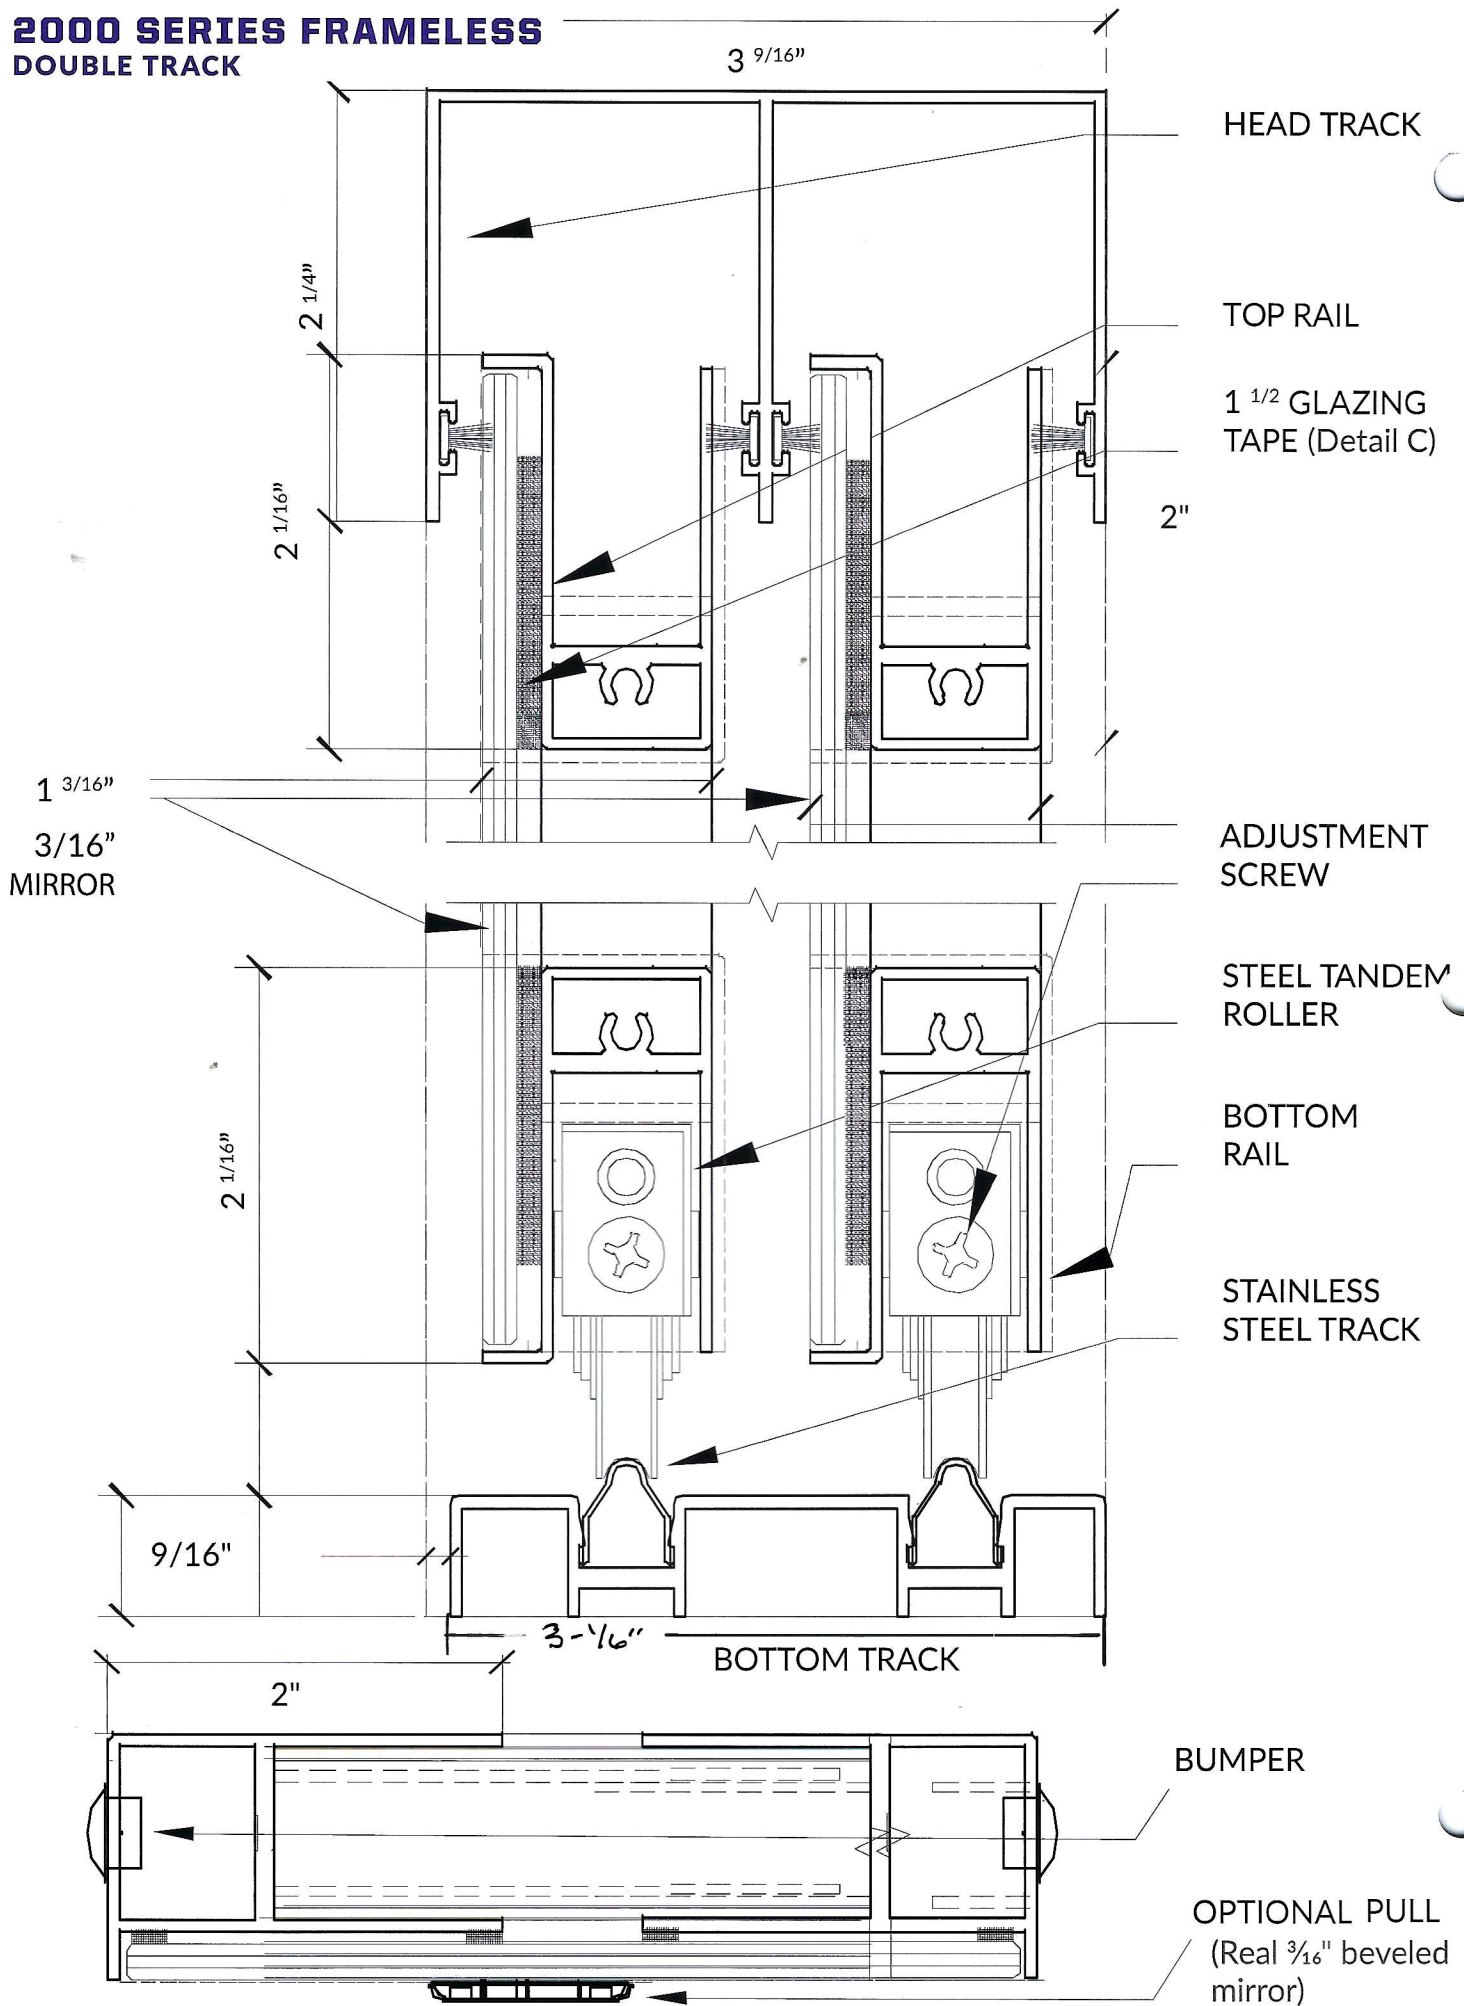

**1000 SERIES FRAMED
DOUBLE TRACK**

*Dimensions built to scale

1000 SERIES FRAMED TRIPLE TRACK

**2000 SERIES FRAMELESS
DOUBLE TRACK**

**2000 SERIES FRAMELESS
TRIPLE TRACK**

5 3/8"

HEAD
TRACK

TOP RAIL

(Detail A)

ADJUSTMENT
SCREW

STEEL
TANDEM
ROLLER

BOTTOM
RAIL

(Detail B)

9/16"

5 - 1/16" BOTTOM TRACK

BUMPER (Detail C)

1 1/4"

OPTIONAL PULL

* Dimensions built to scale

**M-3000 WIDE STILE PATRIOT
DOUBLE TRACK**

*Dimensions built to scale