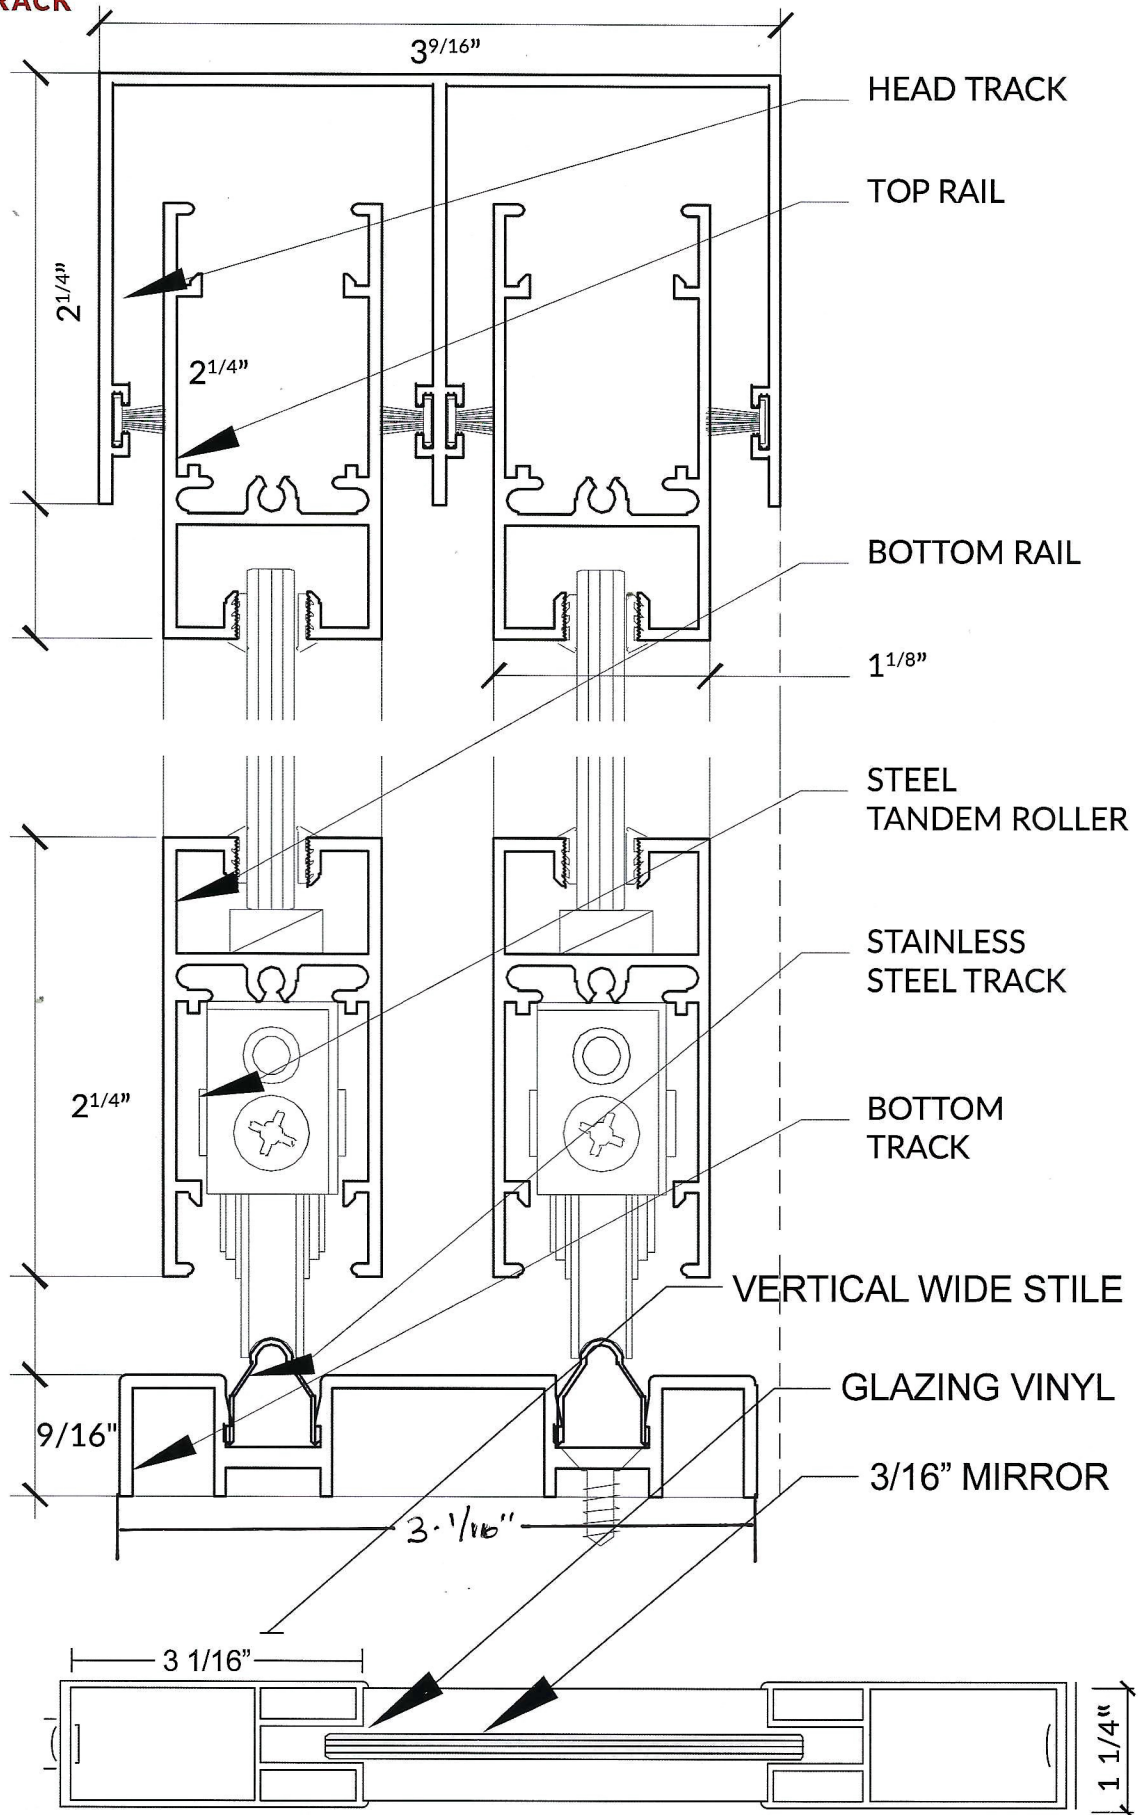

**1000 SERIES FRAMED
DOUBLE TRACK**

*Dimensions built to scale

1000 SERIES FRAMED TRIPLE TRACK

**2000 SERIES FRAMELESS
DOUBLE TRACK**

**2000 SERIES FRAMELESS
TRIPLE TRACK**

5 3/8"

HEAD
TRACK

TOP RAIL

(Detail A)

ADJUSTMENT
SCREW

STEEL
TANDEM
ROLLER

BOTTOM
RAIL

(Detail B)

9/16"

5 - 1/16" BOTTOM TRACK

BUMPER (Detail C)

1 1/4"

OPTIONAL PULL

* Dimensions built to scale

**M-3000 WIDE STILE PATRIOT
DOUBLE TRACK**

*Dimensions built to scale