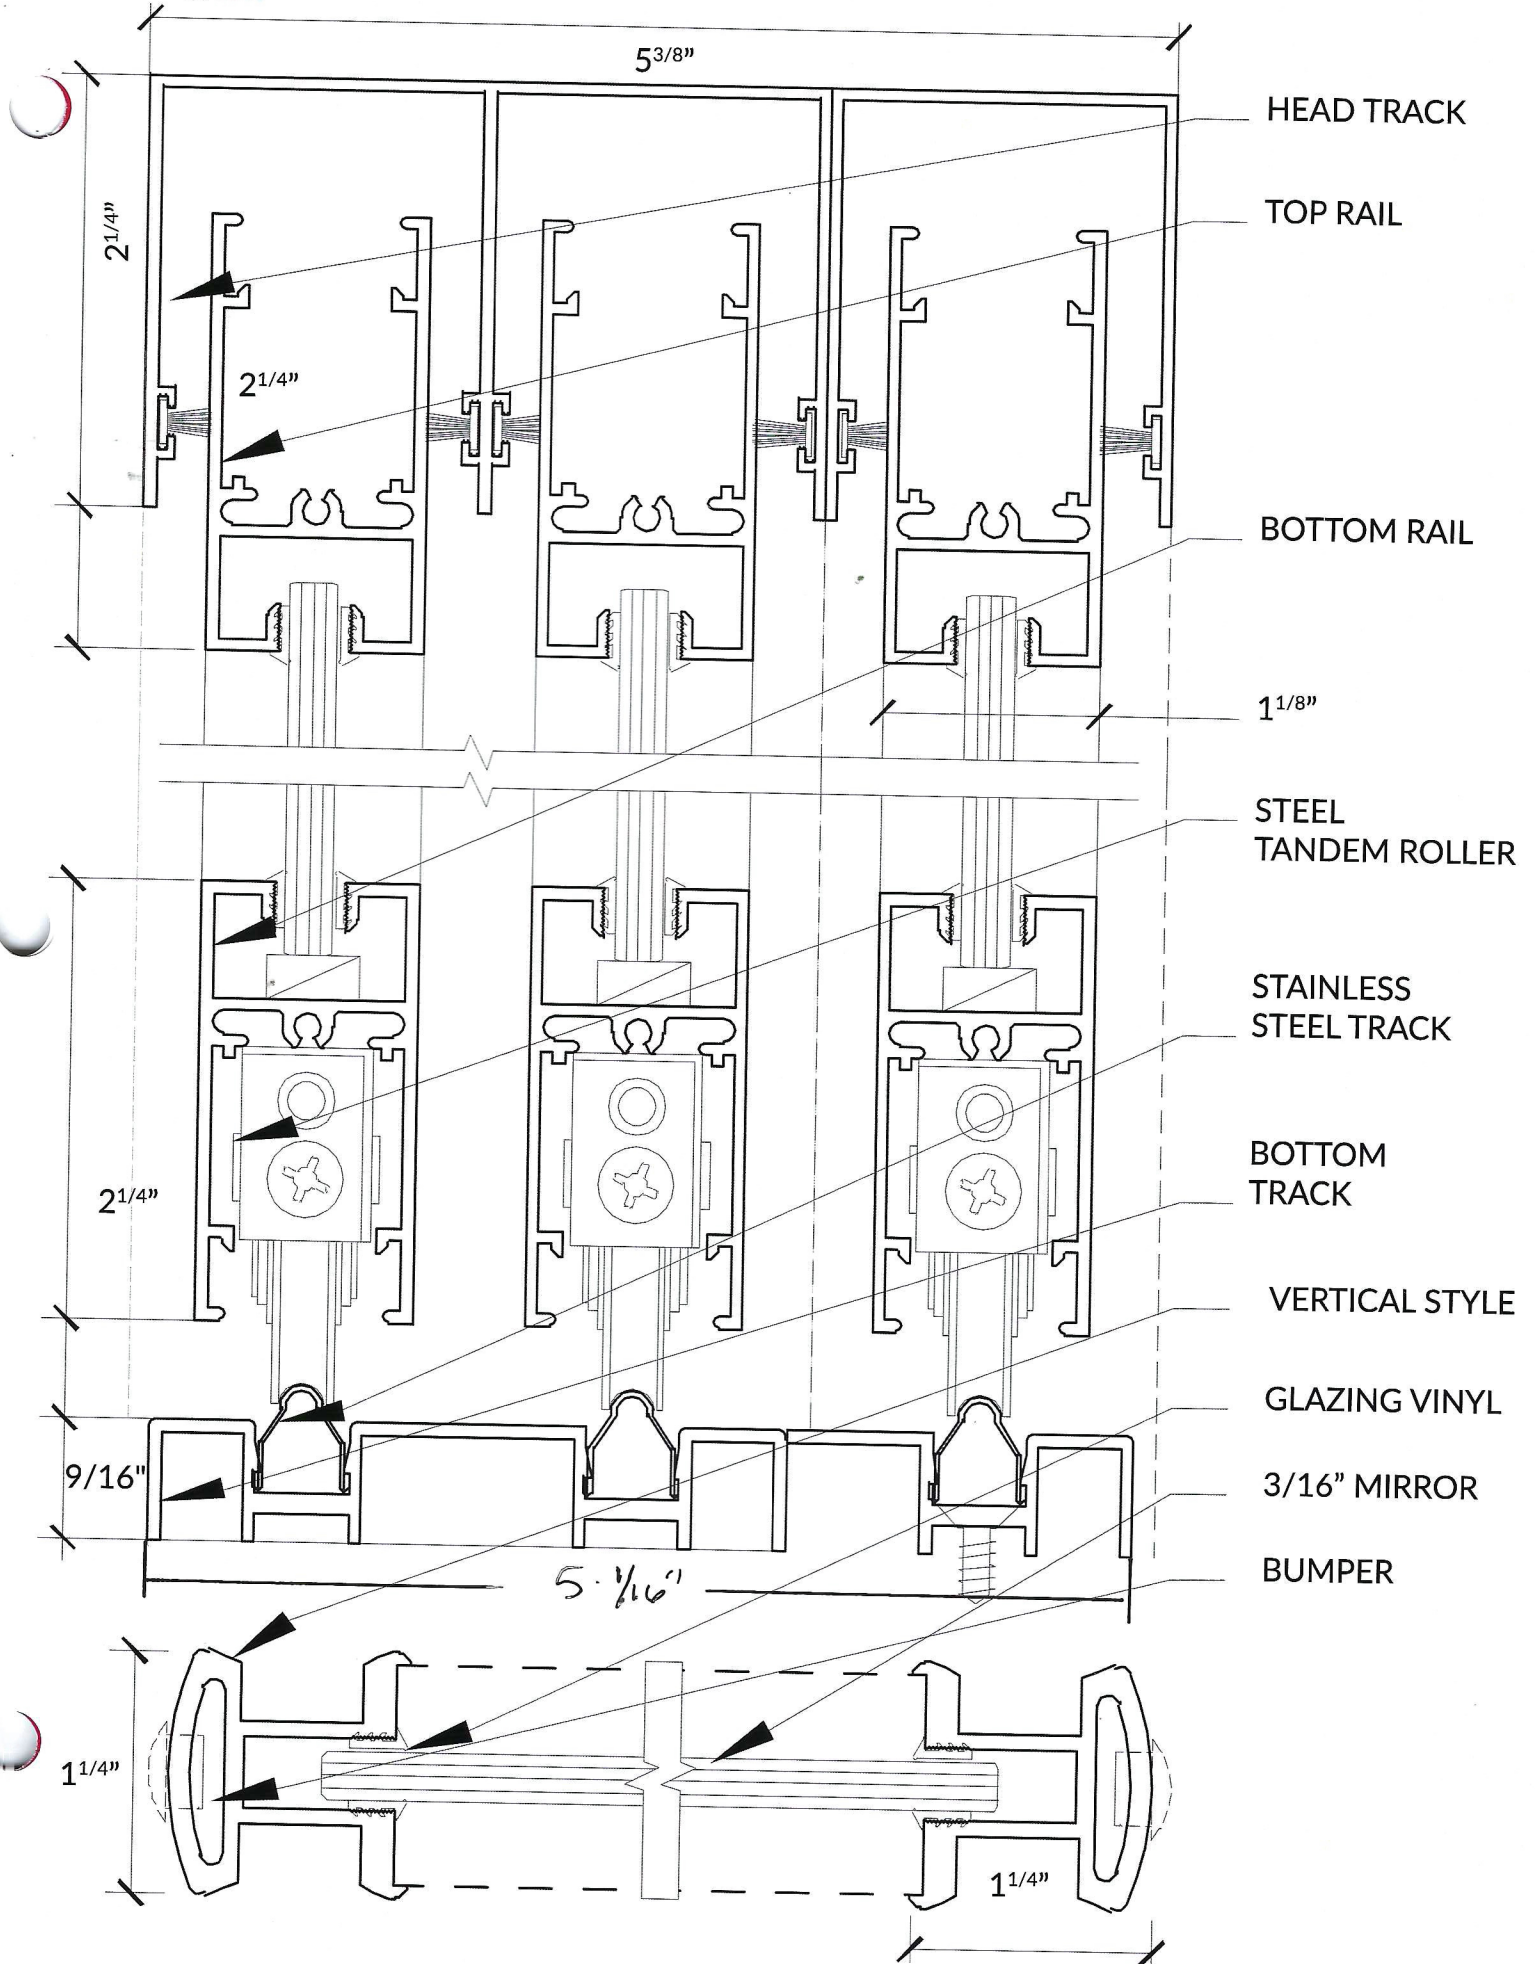

**1000 SERIES FRAMED
DOUBLE TRACK**

*Dimensions built to scale

1000 SERIES FRAMED TRIPLE TRACK

**2000 SERIES FRAMELESS
DOUBLE TRACK**

**2000 SERIES FRAMELESS
TRIPLE TRACK**

5 3/8"

HEAD
TRACK

TOP RAIL

(Detail A)

ADJUSTMENT
SCREW

STEEL
TANDEM
ROLLER

BOTTOM
RAIL

(Detail B)

9/16"

5 - 1/16" BOTTOM TRACK

BUMPER (Detail C)

1 1/4"

OPTIONAL PULL

* Dimensions built to scale

**M-3000 WIDE STILE PATRIOT
DOUBLE TRACK**

*Dimensions built to scale