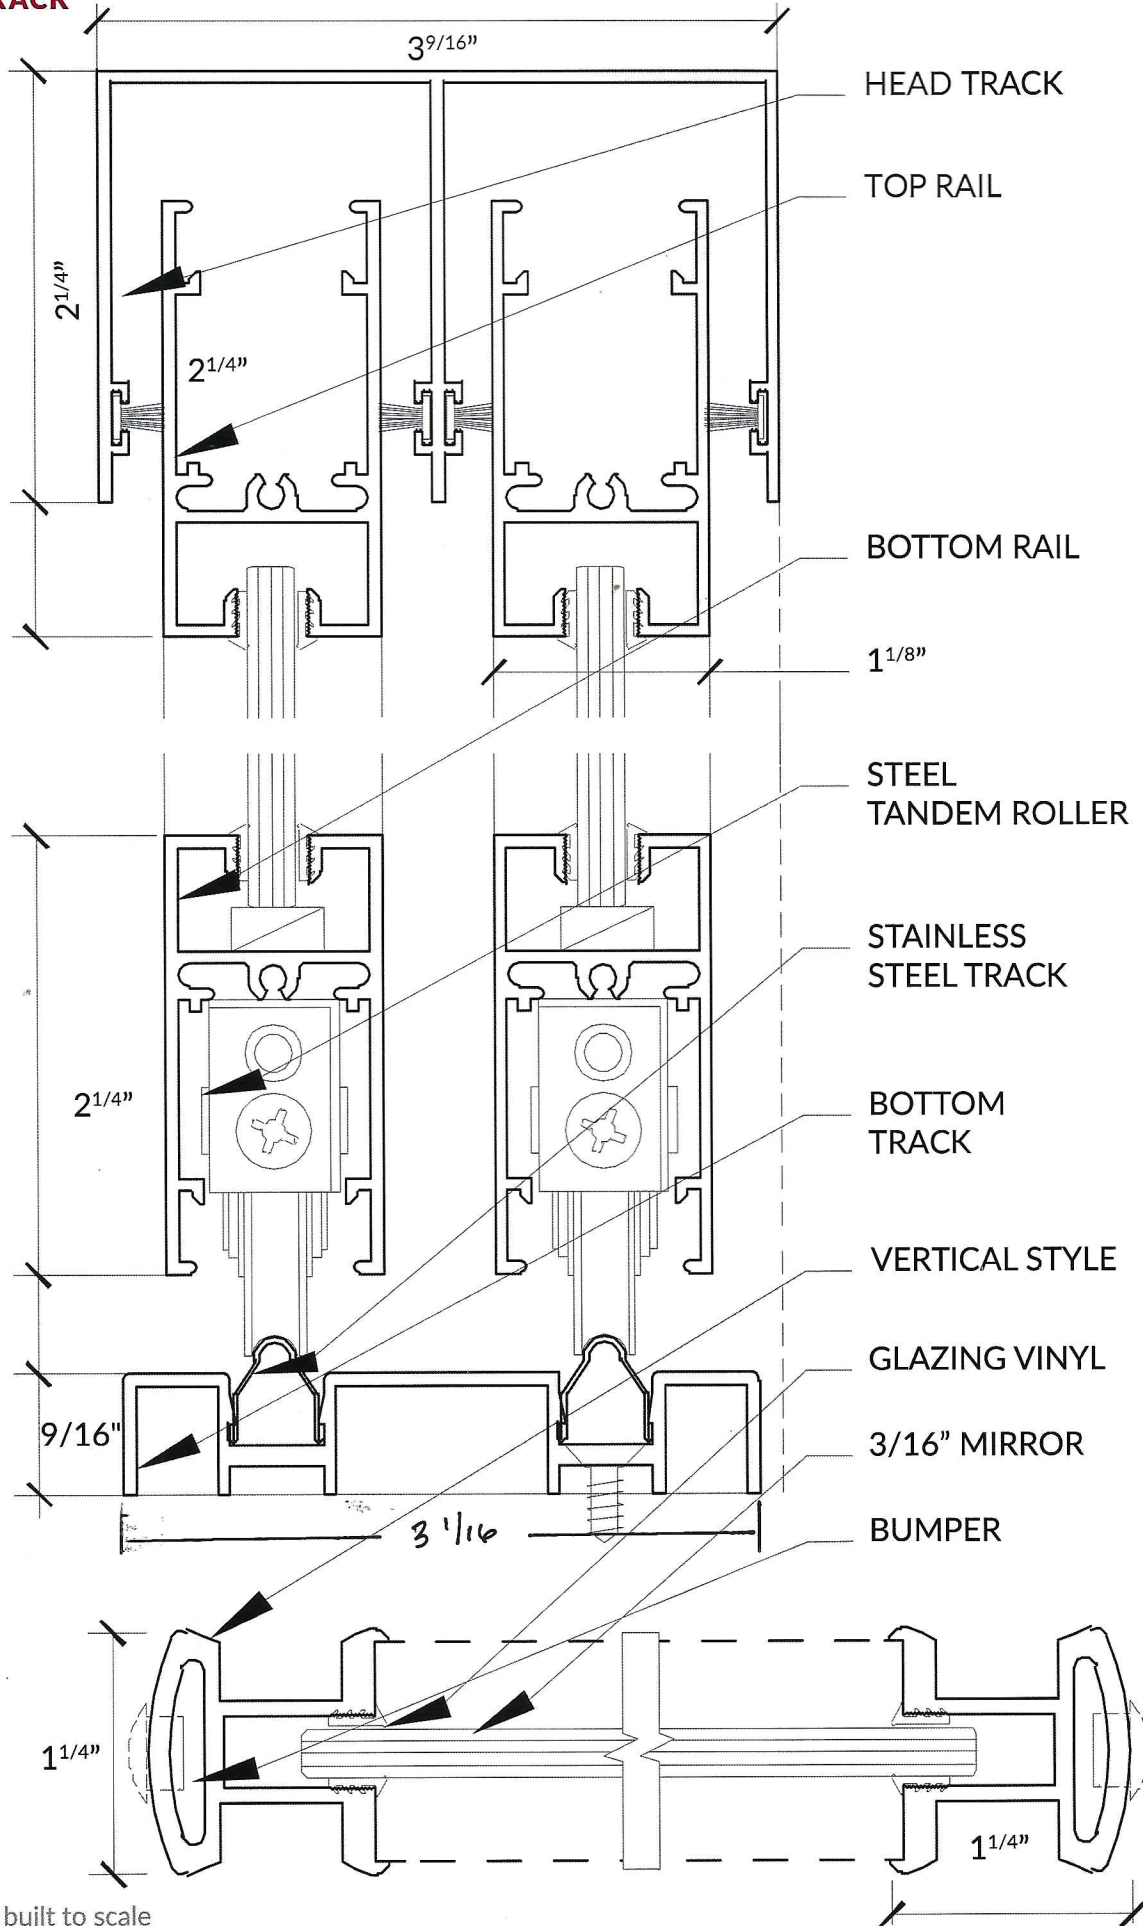

**1000 SERIES FRAMED
DOUBLE TRACK**

*Dimensions built to scale

1000 SERIES FRAMED TRIPLE TRACK

**2000 SERIES FRAMELESS
DOUBLE TRACK**

**2000 SERIES FRAMELESS
TRIPLE TRACK**

5 3/8"

HEAD
TRACK

TOP RAIL

(Detail A)

ADJUSTMENT
SCREW

STEEL
TANDEM
ROLLER

BOTTOM
RAIL

(Detail B)

9/16"

5 - 1/16" BOTTOM TRACK

BUMPER (Detail C)

1 1/4"

OPTIONAL PULL

* Dimensions built to scale

**M-3000 WIDE STILE PATRIOT
DOUBLE TRACK**

*Dimensions built to scale