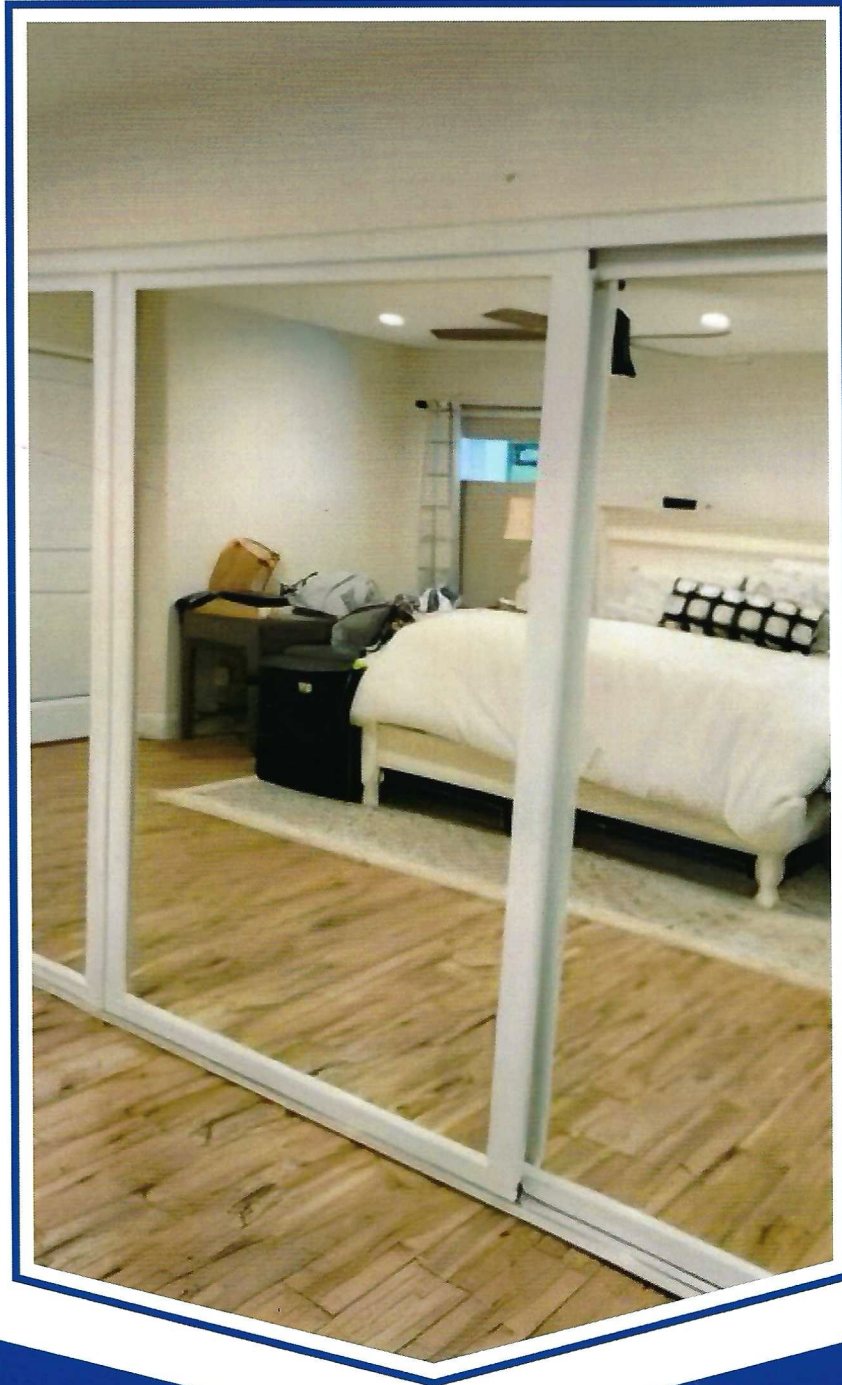

SPECIALIZING IN CUSTOM MIRROR WARDROBE DOORS

MANUFACTURER OF A HEAVY DUTY, QUALITY MIRROR DOOR WITH MANY GREAT FEATURES

**M-3000
WIDE STILE
PATRIOT**

- Full length mohair in head track for quiet slide (see detail A).
- Heavy Duty aluminum bottom track, with a thick gauge stainless steel track that snaps in and conceals installation screws (see detail B).

**USA
MADE**

- Mirror is $\frac{3}{16}$ thick with Cat 2 Safety backing
- Soft vinyl bumpers that hide assembly screws and allows for a soft cushion close (see detail C).

**GLAZING
OPTIONS**

- White Board
- Acid Etch Glass
- P516 Obscure Glass
- Clear Glass
- Bronze Glass
- Gray Glass
- Rain Glass
- & Many more